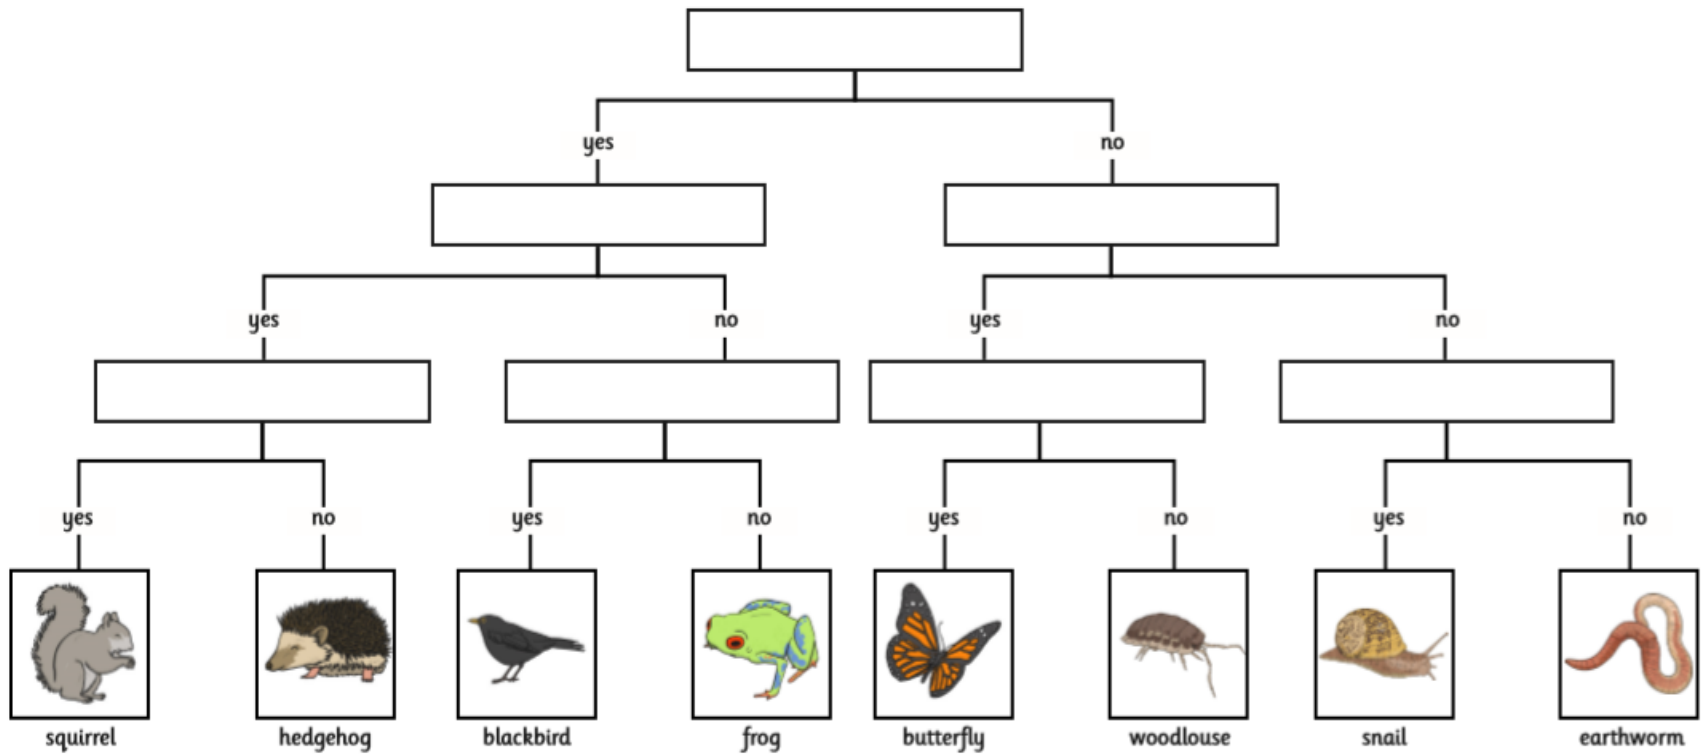

Perimeter of rectangles

Sheet 1

Calculate the perimeter of each rectangle.

Area and perimeter

Sheet 1

Label each shape with a letter A to F to describe its area and perimeter.

A Area: 9cm^2
Perimeter: 20cm

B Area: 8cm^2
Perimeter: 18cm

C Area: 4cm^2
Perimeter: 10cm

D Area: 9cm^2
Perimeter: 12cm

E Area: 6cm^2
Perimeter: 14cm

F Area: 8cm^2
Perimeter: 12cm

Woodland Habitat Classification Key

Is it a vertebrate?	Does it have legs?	Does it have a tail?	Does it have a shell?
Is it a mammal?	Does it have feathers?	Does it have wings?	

Pandas

Pandas are the national animal of China. They are related to bears and have black eye patches.

What do pandas look like?

There are two different types of panda. The giant panda is the most well known but the red panda also lives in the mountains in China. The red panda has a long tail and is the same size as a cat. The giant panda is much bigger and has black and white fur. Both the red and giant pandas are have long, sharp claws that they use to climb trees and strip bamboo.